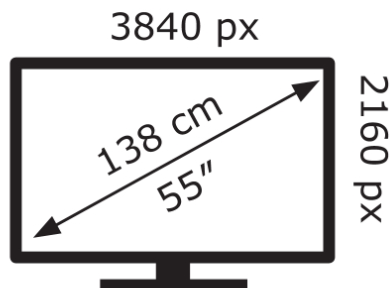

# ENERG

**Samsung**

QE55Q6FAAK

**84** kWh/1000h

ABCDEF**G**

**114** kWh/1000h

2019/2013