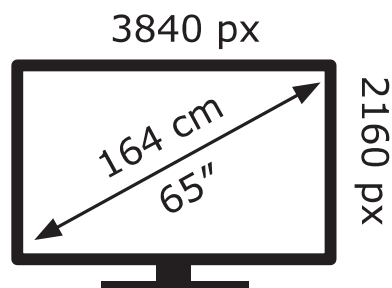

ENERG

TCL

65C805X1

111 kWh/1000h

ABCDEF**G**

240 kWh/1000h

2019/2013