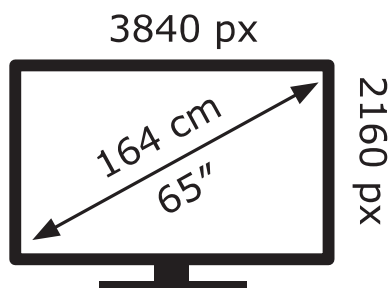

# ENERG

TCL

65C645X1

**110** kWh/1000h

ABCDEF**G**

**198** kWh/1000h

2019/2013